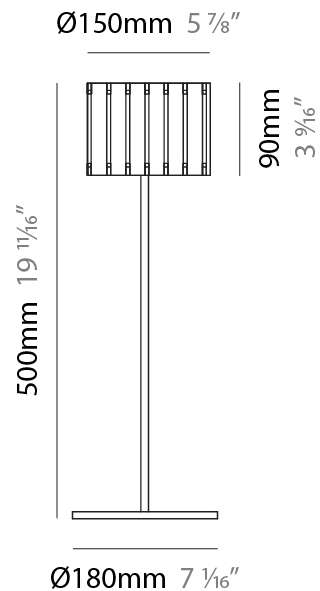

PROJECT	
TYPE	
SPECIFIER	
QUANTITY	
DATE	

LUZ OCULTA WOOD PORTABLE

D54040- -

base number	Finish Options	Finish Options

1. To build a product code in our configurator select the specify button on the base model # product page
2. To build a manual product code on this datasheet choose from the options listed below in blue font and add the suffix to the base model #

GENERAL

Series: Luz Oculta
Subseries: Luz Oculta Wood
Brand: Fambuena
Division: Design
Mounting Type: Portable
Mounting Location: Table
Subcategory: Table

PHYSICAL

Shape: Cylinder
Diameter (mm): 150
Diameter (in): 5 ⁷/₈
Height (mm): 500
Height (in): 19 ¹¹/₁₆
Light Distribution: Direct / Indirect
Fixture Finish: [DOW / NAT](#)
Holder Finish: BRA / BRZ
Fixture Material: Metal / Wood
Upon Request: Bolt Down

ELECTRICAL

Number of Lamps: 1
Lamp Type: LED Retrofit
Lamp Shape: T4
Bulb Included: Bulb Not Included
Max. Wattage Per Lamp (W): 3
Lamp Base: G9
Input Voltage (V): 120

LED

OPTICAL

RATINGS AND CERTIFICATIONS

Certified By: Certified for North American Standards
IP rating: IP20